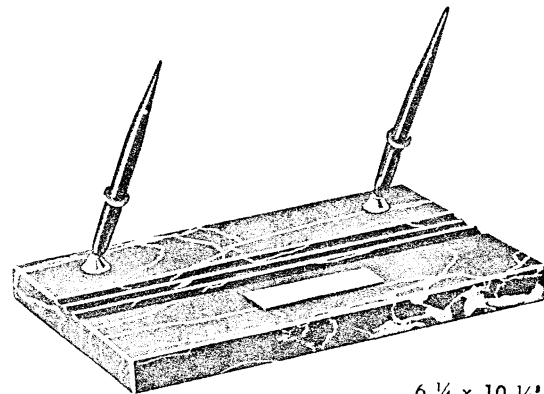

6 ¼ x 10 ¼"

4702I
ITALIAN MARBLE
With (2) 121SKD White Dot Pens $47.50
With 5SKD Pen, Pencil or ballpoint (any two) .. 32.50